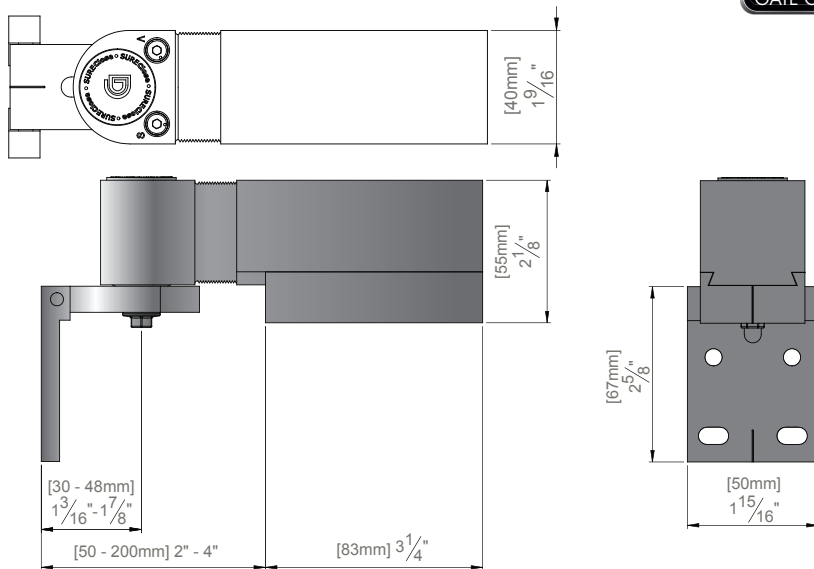

Product Dimensions

GATE FUNCTION

- Final latching speed
  For electric/coded locks
- Self-closing
  Speed adjustable