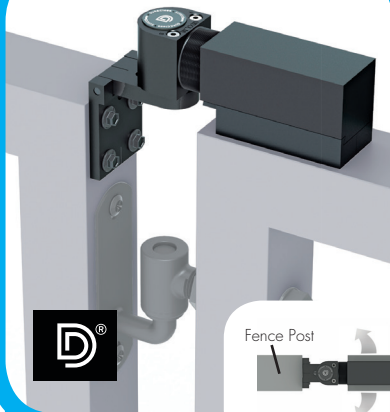

THE GATE CLOSER SPECIALISTS

Sure Close Easy

Hinge closer with two-way 90° opening and hydraulically controlled closing speed

In recent years, Sure Close has become a popular choice for installers and specifiers because it's smaller than most other closers and yet still offers full adjustment of closing speed, final latching speed and also provides two-way opening when required. This new product in the Sure Close range maintains the same high-quality and functionality and is now available in the new Easy version which is specifically designed for retrofitting to existing gates.

Gate Size	Self-Closing Gate Weight Max*
72"H x 40"W (1.8mH x 1mW)	180 lb (80kg)
72"H x 48"W (1.8mH x 1.2mW)	130 lb (60kg)

***CAUTION:**

Based on max gate size 72"H x 48"W
(1.8m x 1.2m).

For gates with greater HxW, or if conditions such as wind play a role, use a different model of SureClose hinge + closer combination with higher self-closing weight ratings.

Sure Close Overview:

Self closes gates up to 80 kg

Opens to and self-closes from 90°

Designed for installation to gates with in-line (centre-mounted) hinges

Suitable for retrofit or new gate installs

Can be installed with post to frame gaps up to 100mm (4")

Adjustable hydraulic speed control of closing speed and final latching speed

Can provide two-way self closing

(+90° and -90°)

High resistance to corrosion

Low hand force to open gate will enable compliance with most regulatory requirements and guidelines