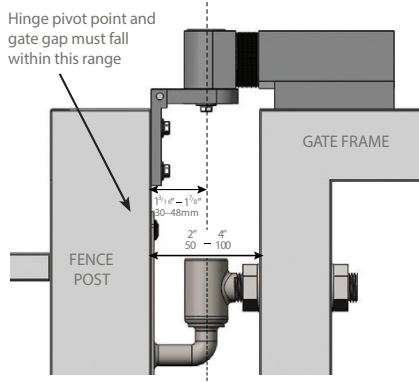

EASY Hinge-Closer

Models	Bracket Material
72108423	Aluminum

Mounting Brackets & Fasteners included

SELF-CLOSING - SAFETY (SF Model)
Suitable for child/pool safety*
DO NOT PROP GATE OPEN

Center Mounted:
Center of gate and post are aligned.

CAUTION: When used on swimming pool gates, always consult local authorities for swimming pool Codes.

CAUTION: A gate stop must be installed when using SF models. Gate must not be allowed to open past 90°. Doing so voids warranty.

CODE*	MODEL	TYPE	SELF-CLOSING FROM	MAXIMUM GATE SWING	FINAL SNAP ACTION	POOL/CHILD SAFETY**	GAP VARIANCE	FENCE POST SIZE MIN.
72108423	SCE 108SF	S Hinge - Aluminum Brackets	90°	90°	Yes	Yes	2" - 4" [50-100mm]	2" (50mm)

Ordering Details

Product Code.

72108423

Description:

Sure Close Easy - SCE 108 SF S